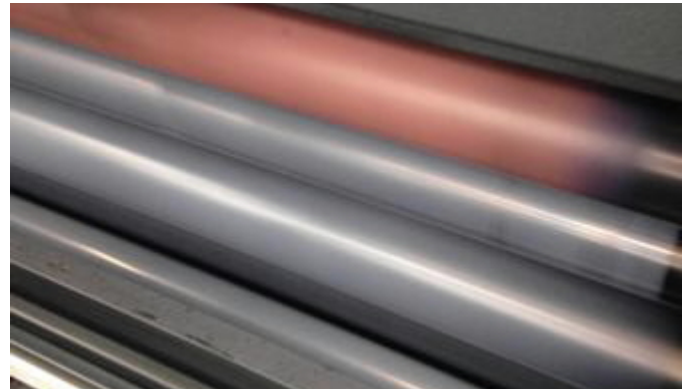

**BEFORE**

**AFTER**

**KBA 145 Magenta unit. Conventional ink**

**KBA 105 UV ink**

**Some results of 'junk' cleaned out after application of Calcium Slayer & Flush**