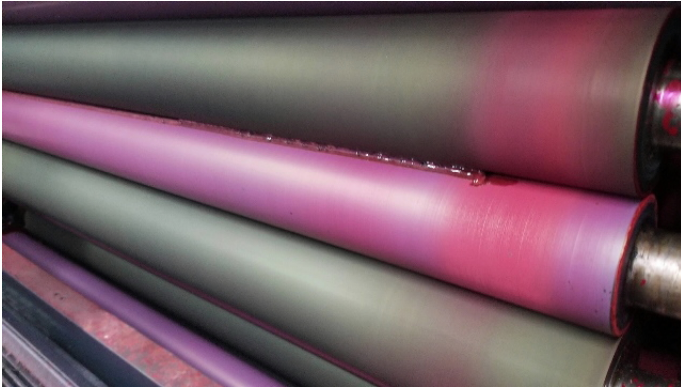

**BEFORE**

**AFTER**

**KBA 145 Magenta unit. Conventional ink**

**KBA 105 UV ink**

**Some results of 'junk' cleaned out after application of Calcium Slayer & Flush**