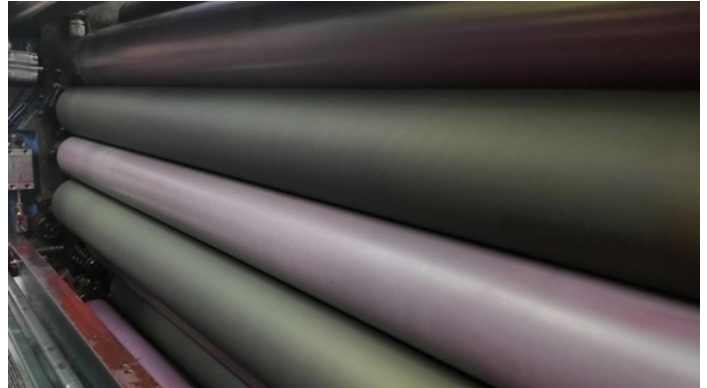

**BEFORE**

**AFTER**

**KBA 145 Magenta unit. Conventional ink**

**KBA 105 UV ink**

**Some results of 'junk' cleaned out after application of Calcium Slayer & Flush**